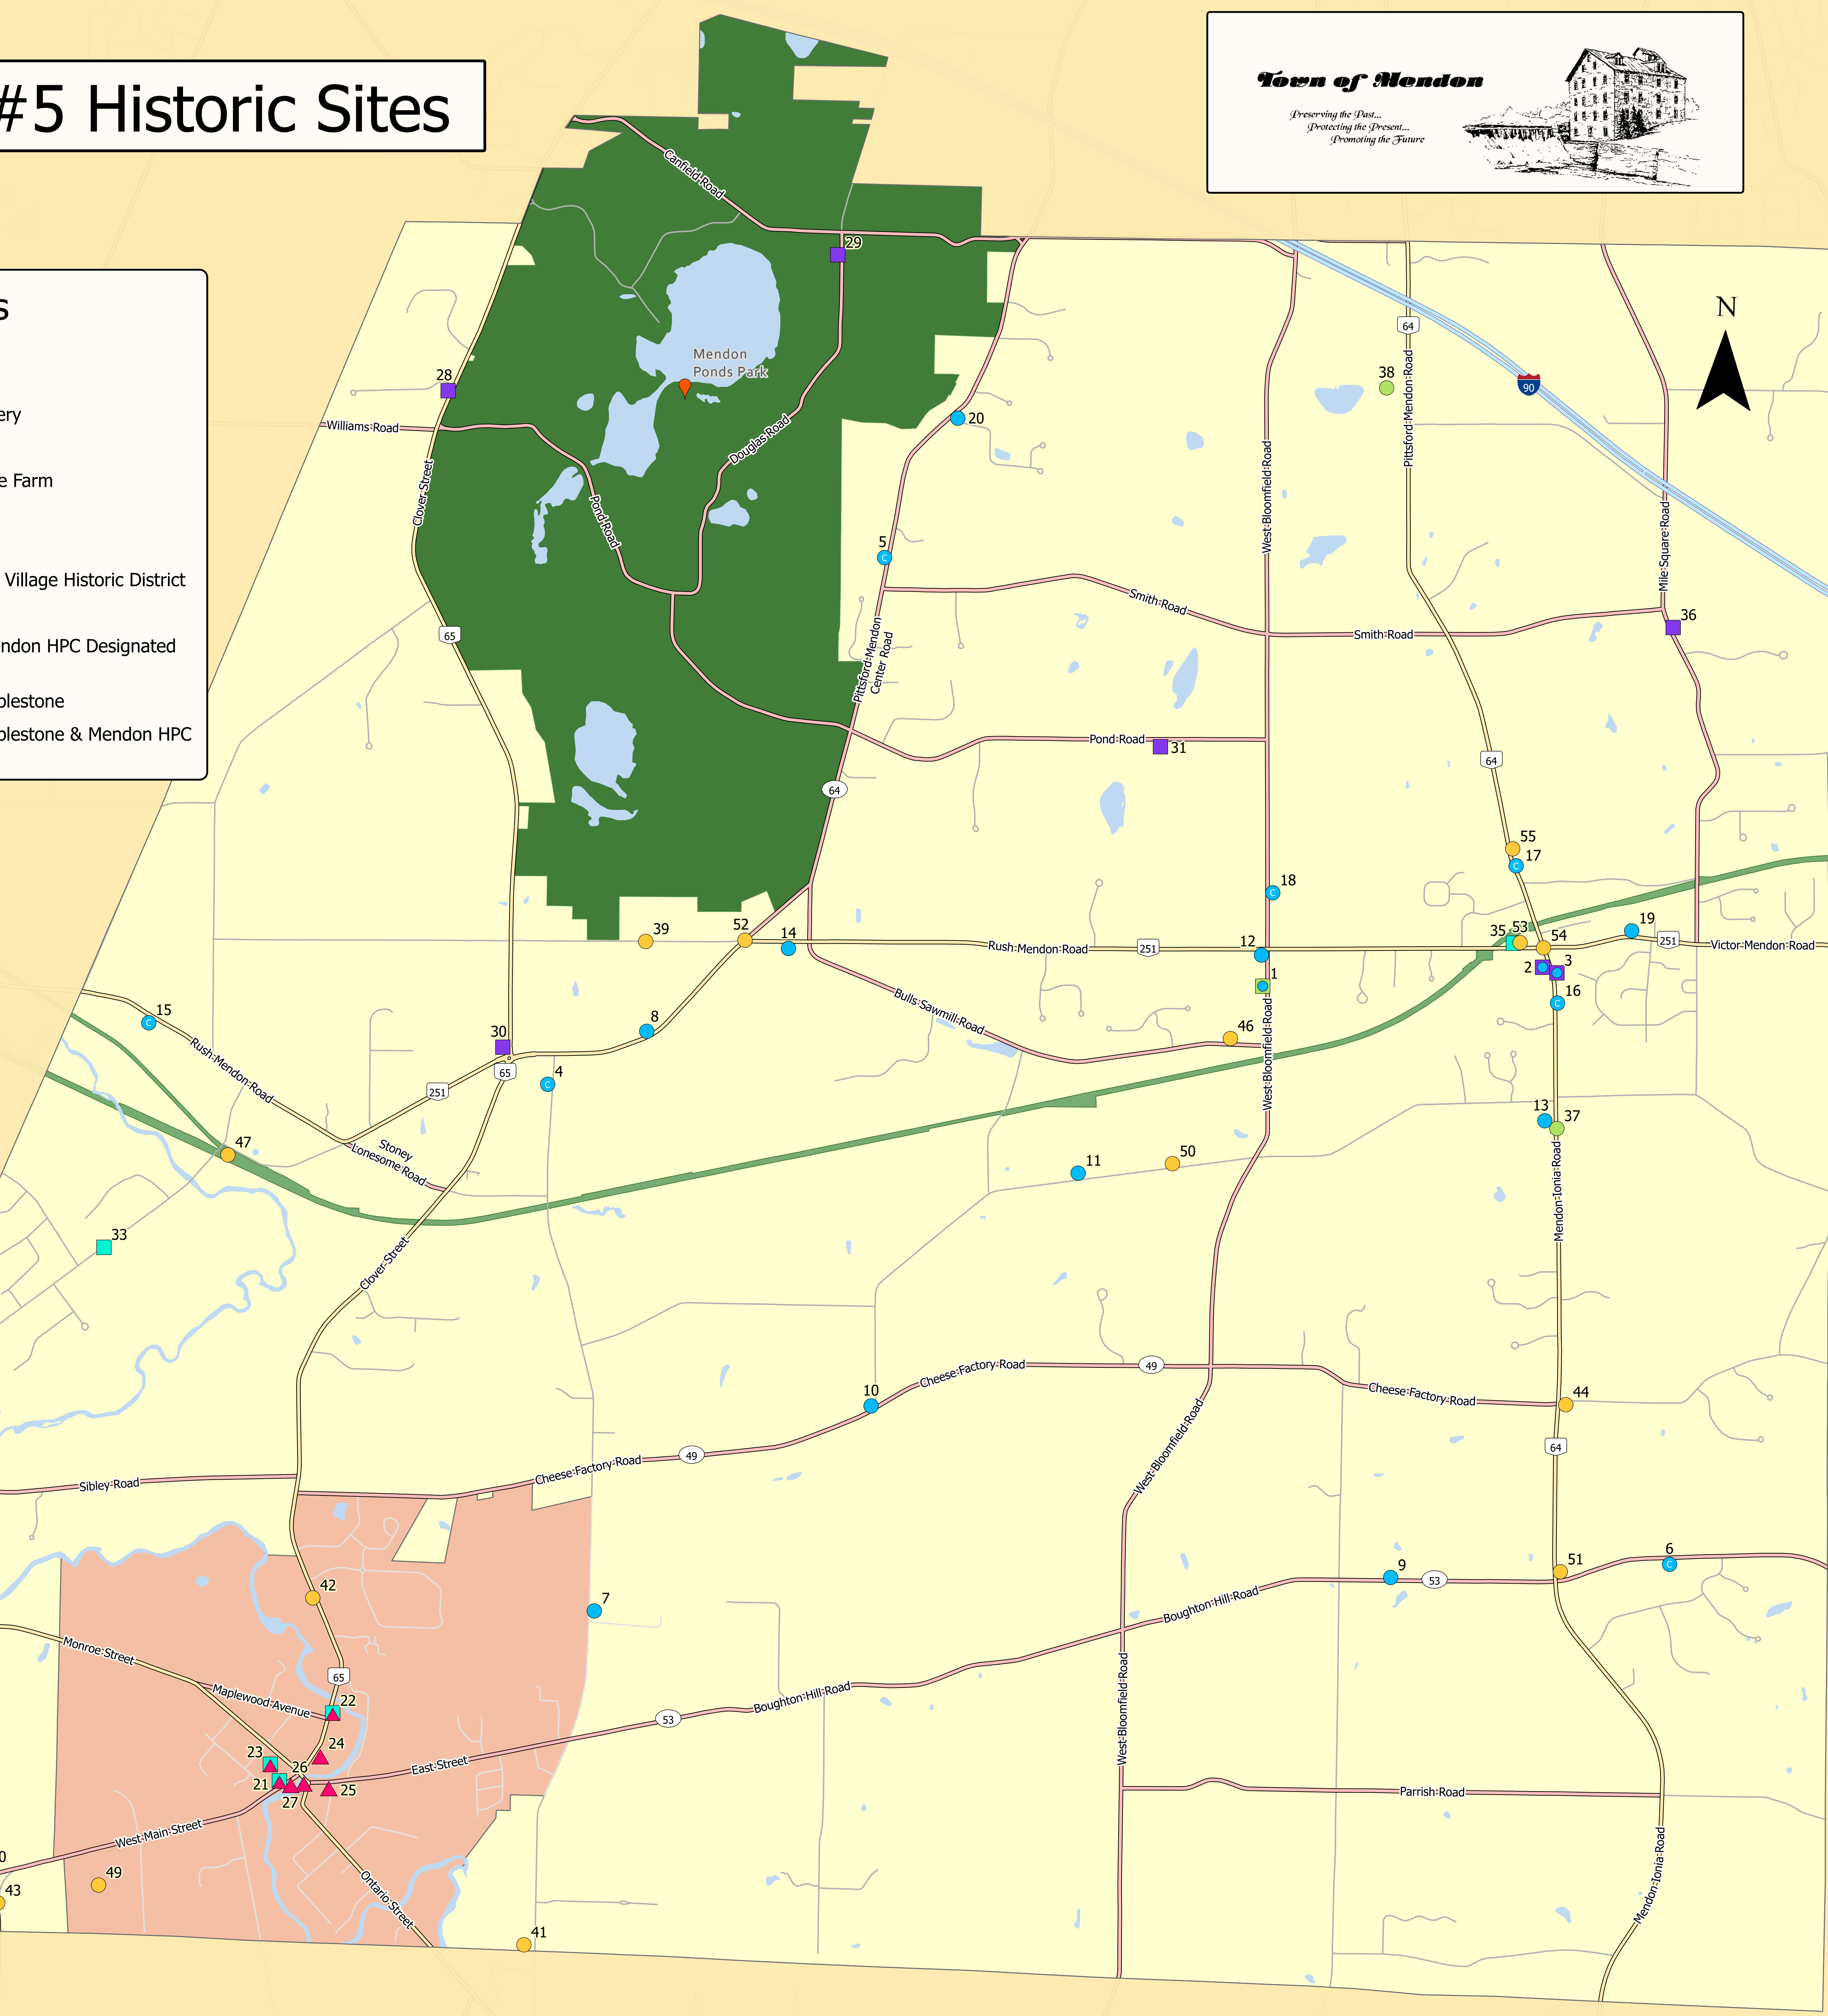

NY EPOD #5 Historic Sites

EPOD Historic Sites

Designation Status

- Mendon HPC Designated
- Mendon HPC Designated: Cemetery
- Historic Site - Not Designated
- Mendon HPC Recognized Heritage Farm
- National Natural Landmarks
- ▲ 1993 Village Historic District
- ▲ State & National Register & 1993 Village Historic District
- State and National Register
- State and National Register & Mendon HPC Designated & Heritage Farm
- State and National Register: Cobblestone
- State and National Register: Cobblestone & Mendon HPC Designated

Centerlines

- State Route
- County Road
- Town Road
- Thruway
- Village Street

County Park Boundaries

- Lehigh Valley Trail Linear Park
- Mendon Ponds Park
- USGS Waterbodies

Point ID	Name of Historic Site
1	Salmon Miller House
2	Mendon Academy Cobblestone
3	Milton Sheldon Cobblestone House
4	Friends Burial Ground
5	More/Moore Cemetery
6	Tomlinson's Corners Cemetery
7	Asa Burton House
8	Benjamin Birdsall House
9	Captain John Park House
10	Daniel G. Smith House
11	Elijah Little House
12	Orrin Holforth House
13	Peter Bacuss House
14	Samuel Cox Smokehouse and Barn
15	Rochester Junction Cemetery
16	Mendon Cemetery
17	Old Mendon Cemetery
18	Porter's Corners Cemetery
19	Jonas Allen House
20	Benjamin Lewis House
21	Honeoye Falls Post Office
22	Lower Mill
23	St. John's Episcopal Church
24	First Presbyterian Church of Honeoye Falls
25	Honeoye Falls United Methodist Church
26	Honeoye Falls Village Hall
27	Upper Mill
28	Benjamin Adsit Cobblestone Farmhouse
29	Jeremiah Stewart Cobblestone Farmhouse
30	Luther Gates Cobblestone Farmhouse
31	Roswell Whitcomb Cobblestone House
32	Hiram Sibley Homestead
33	Totiakton
34	Mendon Ponds Park
35	Mendon Presbyterian Church
36	Mason Cole Cobblestone Farmhouse
37	Vahue Heritage Farm
38	Oak Ridge Heritage Farm
39	Canfield Cemetery
40	Dann Indian Site
41	Frederick Hubbell House
42	Honeoye Falls Cemetery
43	Jesuit Monument
44	John Young Home
45	Mendon District # 12 School
46	Miller-Barben Cemetery
47	Rochester Junction
48	Sibleyville Hamlet
49	St. Paul of the Cross Cemetery
50	Taylor Rd. Cemetery
51	Tomlinson's Corners Inn
52	Mendon Center Hamlet
53	Mendon Grange Hall
54	Mendon Hamlet
55	Charles Foote House