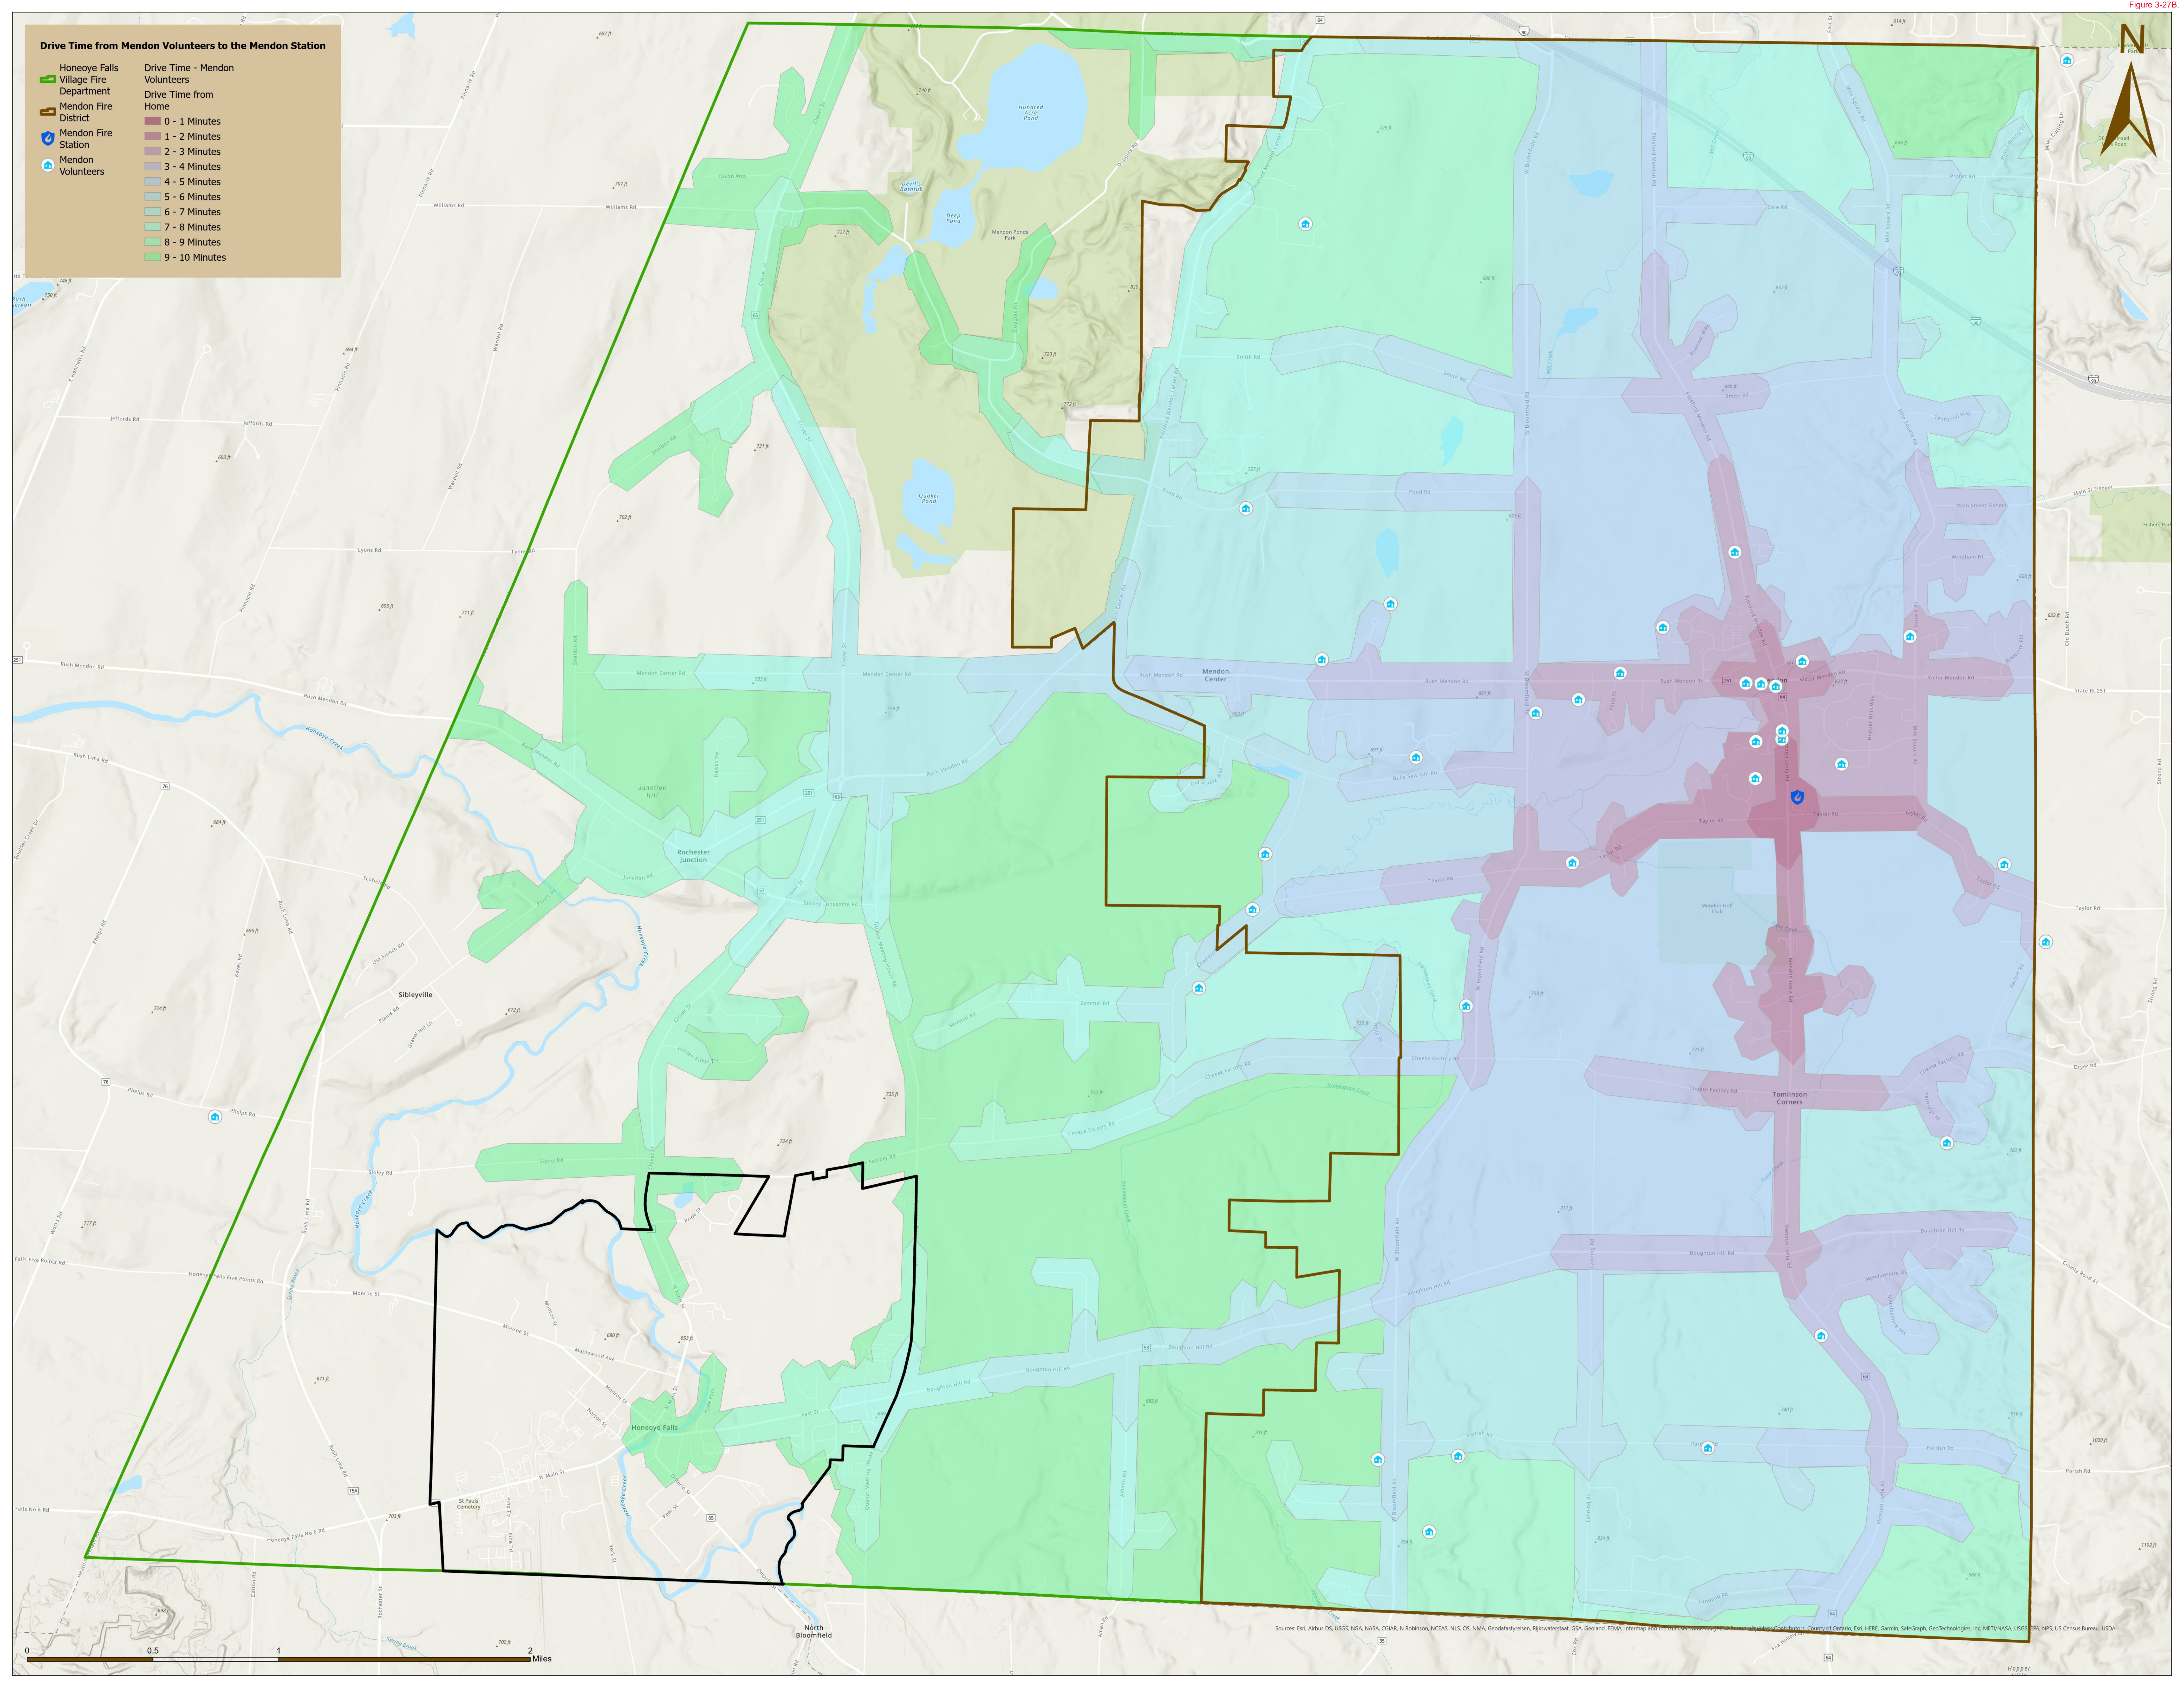

Drive Time from Mendon Volunteers to the Mendon Station

Honeoye Falls Village Fire Department	Drive Time - Mendon Volunteers
Mendon Fire District	Drive Time from Home
Mendon Fire Station	0 - 1 Minutes
Mendon Volunteers	1 - 2 Minutes
	2 - 3 Minutes
	3 - 4 Minutes
	4 - 5 Minutes
	5 - 6 Minutes
	6 - 7 Minutes
	7 - 8 Minutes
	8 - 9 Minutes
	9 - 10 Minutes

Sources: Esri, Airbus DS, USGS, NGA, NASA, CGAR, N Robinson, NCEAS, NLS, OS, NMA, Geodatasystemen, Rijkswaterstaat, GSA, GeoLand, FEMA, Intermap and the US Army Corps of Engineers, Esri, METI/NASA, USGS, NPS, US Census Bureau, USDA