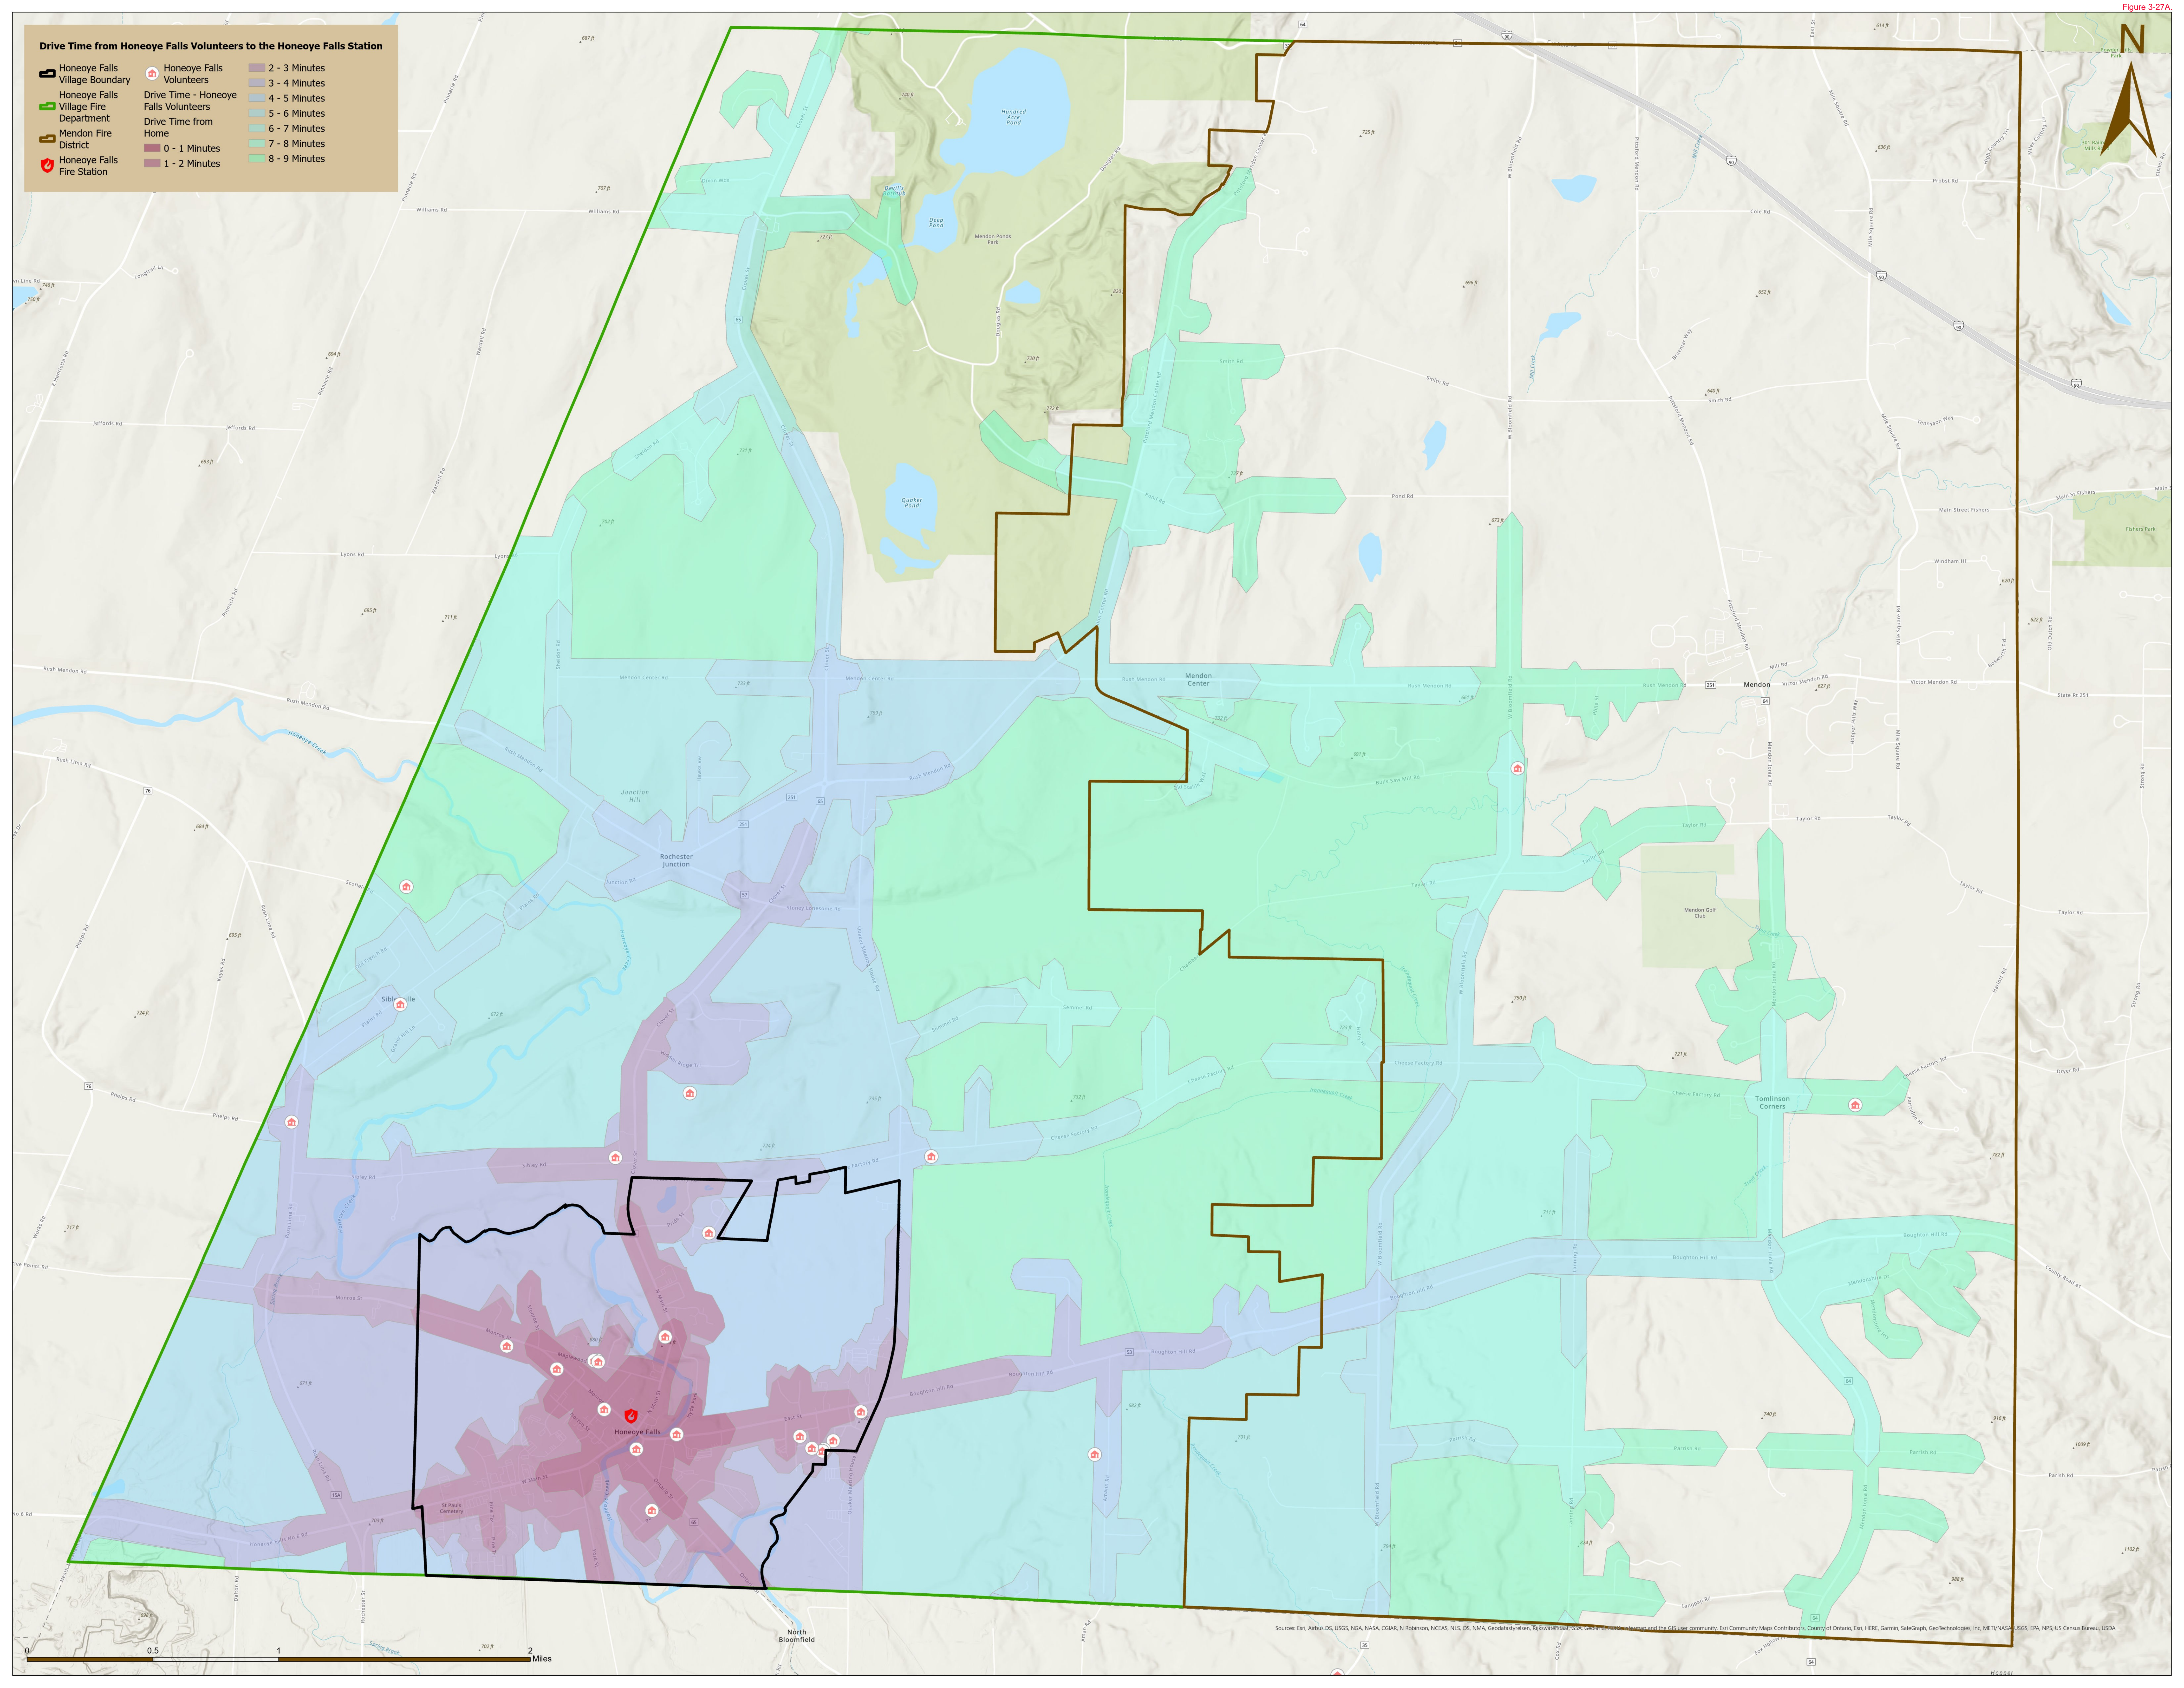

Drive Time from Honeoye Falls Volunteers to the Honeoye Falls Station

Source: Esri, Airbus DS, USGS, NOAA, NASA, CGAR, N Robinson, NCEAS, NLS, OS, NMA, Geodatenzentrum, Rijksdienst voor het Cultureel Erfgoed, CNES, Airbus, GeoEye, IGN, Aerotech, AeroGRID, IGN, Esri, HERE, Garmin, Swire, GeoTechnology, Inc., METI/NASA, USGS, EPA, NPS, US Census Bureau, USDA